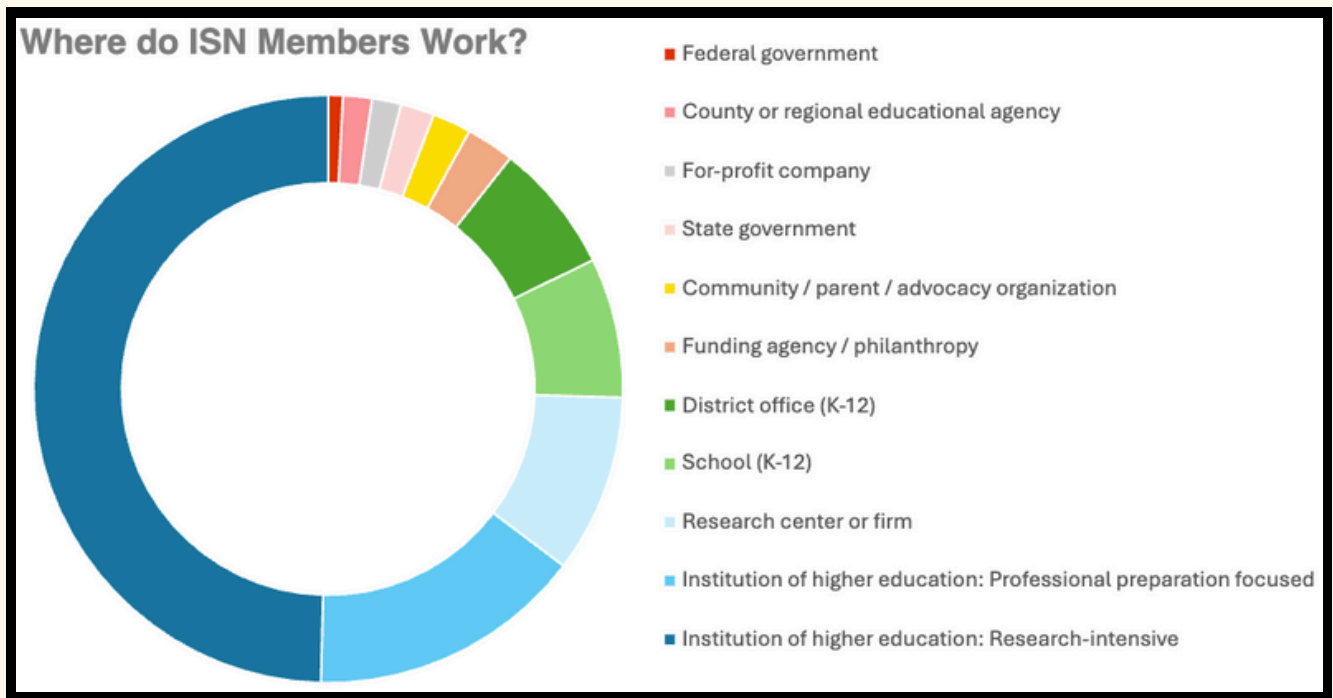

1

Where do ISN members work?

ISN membership includes individuals representing 169 unique organizations. Our members work in a variety of educational contexts, including institutions of higher education, research firms, governmental and non-governmental agencies, and K-12 educational settings.